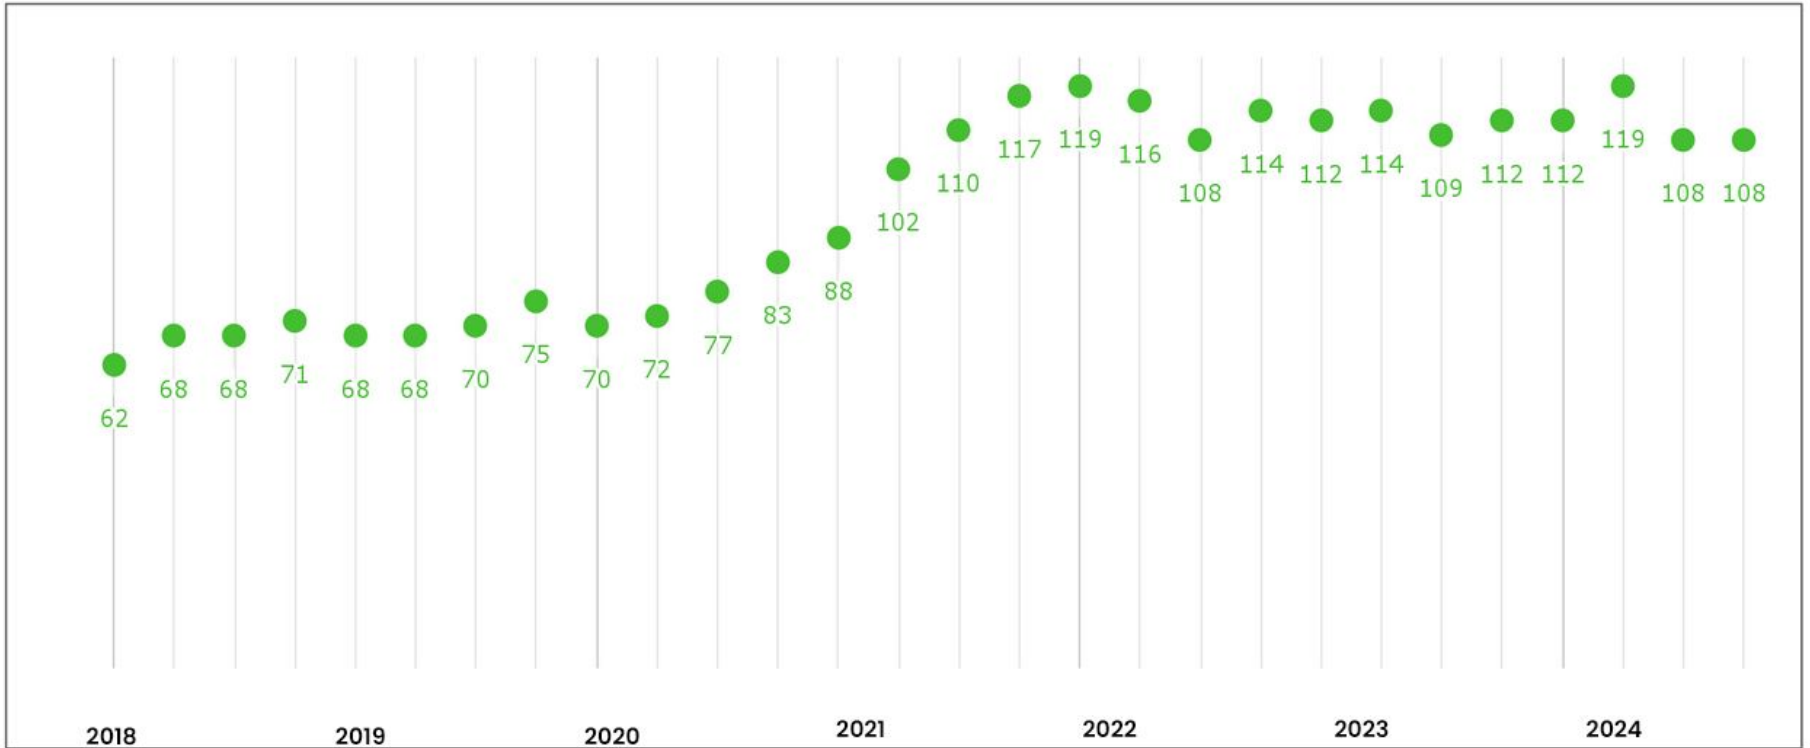

ARPA (w USD)