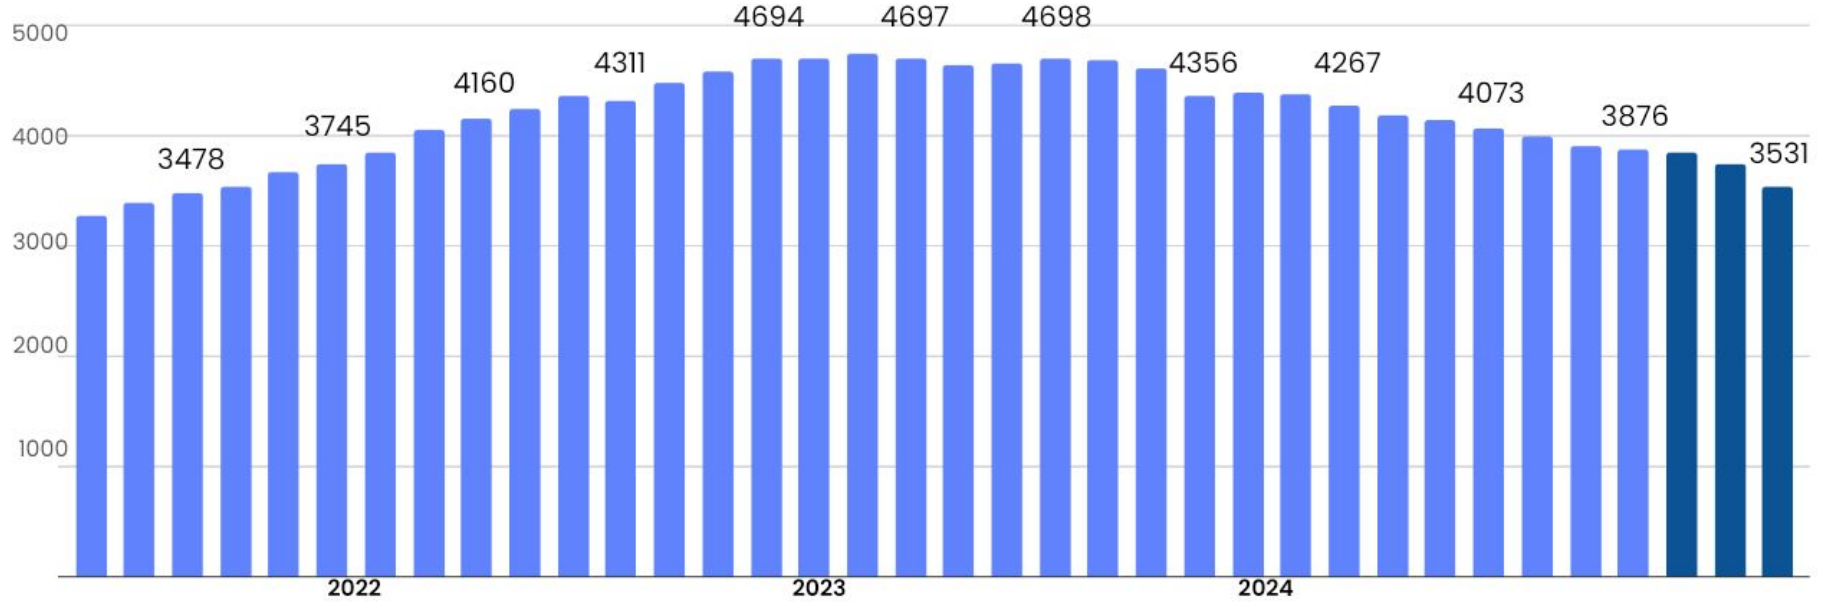

Liczba klientów